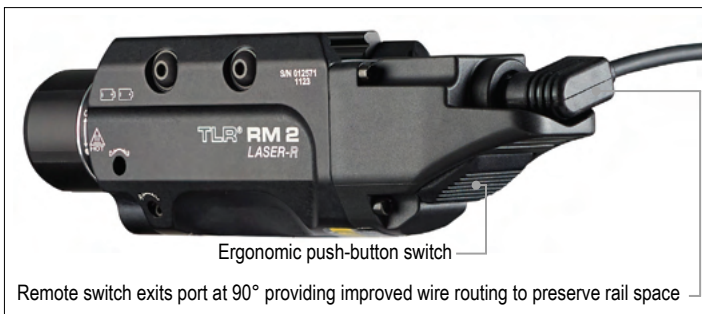

The low-profile TLR RM 2 Laser with red laser features an HPL face cap for a longer reaching, tighter beam. It's designed to produce more candela while maintaining the lumen output.

Independently operating push-button and remote pressure switches provide the security of knowing you'll always have light.

1,000 lumens; 22,000 candela; 297m beam; runs 1.5 hours (LED only or LED/Laser); runs 60 hours (Laser only)

User-enabled strobe function; runs 3 hours (strobe)

Features HPL face cap for a longer reaching, tighter beam - produces more candela while maintaining the lumen output

Uses two CR123A lithium batteries (included)

Durable anodized machined aircraft aluminum construction

IPX4; water-resistant

4.97" (12.6 cm); 5.11 oz (144.7 g) with batteries

Limited Lifetime Warranty  
Visit [streamlight.com](http://streamlight.com) for full warranty information