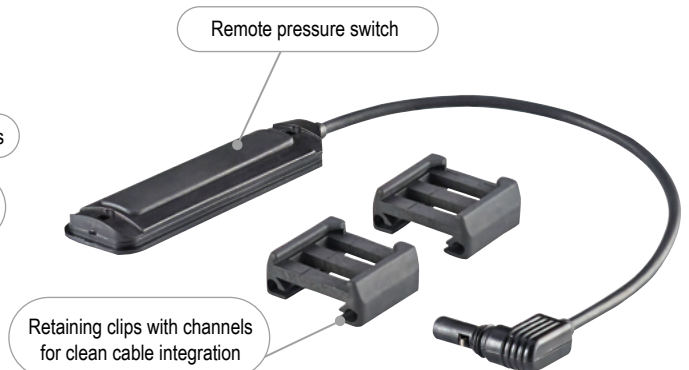

The low-profile TLR RM 2 Laser with red laser features an HPL face cap for a longer reaching, tighter beam. It's designed to produce more candela while maintaining the lumen output.

Independently operating push-button and remote pressure switches provide the security of knowing you'll always have light.

1,000 lumens; 22,000 candela; 297m beam; runs 1.5 hours (LED only or LED/Laser); runs 60 hours (Laser only)

User-enabled strobe function; runs 3 hours (strobe)

Features HPL face cap for a longer reaching, tighter beam - produces more candela while maintaining the lumen output

Uses two CR123A lithium batteries (included)

Durable anodized machined aircraft aluminum construction

IPX4; water-resistant

4.97" (12.6 cm); 5.11 oz (144.7 g) with batteries

Limited Lifetime Warranty  
Visit [streamlight.com](http://streamlight.com) for full warranty information

#69447 - TLR RM 2 Laser - Includes rail locating keys, remote pressure switch, mounting clips & two CR123A batteries - Box

#69448 - TLR RM 2 Laser - Includes rail locating keys & two CR123A batteries - Box