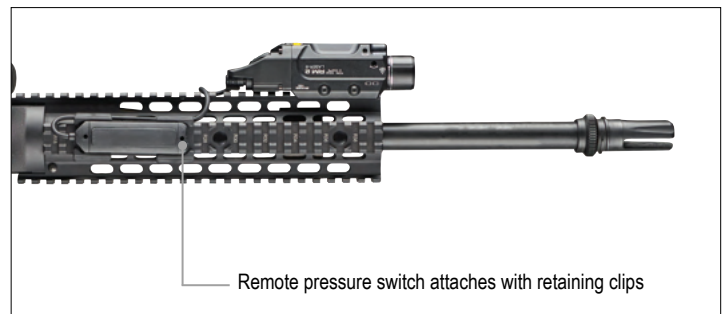

The low-profile TLR RM 2 Laser with red laser features an HPL face cap for a longer reaching, tighter beam. It's designed to produce more candela while maintaining the lumen output.

Independently operating push-button and remote pressure switches provide the security of knowing you'll always have light.

1,000 lumens; 22,000 candela; 297m beam; runs 1.5 hours (LED only or LED/Laser); runs 60 hours (Laser only)

User-enabled strobe function; runs 3 hours (strobe)

Features HPL face cap for a longer reaching, tighter beam - produces more candela while maintaining the lumen output

Uses two CR123A lithium batteries (included)

Durable anodized machined aircraft aluminum construction

IPX4; water-resistant

4.97" (12.6 cm); 5.11 oz (144.7 g) with batteries

Limited Lifetime Warranty  
Visit [streamlight.com](http://streamlight.com) for full warranty information